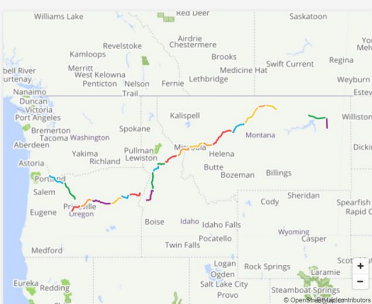

Rolling Across America 2012

LIVE WELL LAUGH OFTEN LOVE MUCH

Share

STATS

1,140.7 miles
43,231 feet
23 Collection Items

COLLECTION TRIPS

- 06/15/12**
 Ovando, MT 26.5 mi 928 ft 2 hrs 7 min
 June 15, 2012
- 06/14/12**
 Missoula, MT 51.4 mi 1,807 ft 4 hrs 6 min
 June 14, 2012
- 06/12/12**
 Idaho, ID 58.2 mi 2,203 ft 4 hrs 52 min
 June 12, 2012
- 06/11/12**
 Idaho, ID 64.9 mi 2,239 ft 5 hrs 42 min
 June 11, 2012
- 06/08/12**
 Kooskia, ID 24.1 mi 503 ft 1 hr 58 min
 June 8, 2012
- 06/07/12**
 Idaho County, ID 45.2 mi 3,138 ft 4 hrs 10 min
 June 7, 2012
- 06/06/12**
 New Meadows, ID 63.2 mi 890 ft 3 hrs 48 min
 June 6, 2012
- 06/04/12**
 Cambridge, ID 47.1 mi 2,595 ft 4 hrs 39 min
 June 4, 2012
- 06/02/12**
 Baker City, OR 54.2 mi 2,887 ft 4 hrs 24 min
 June 2, 2012
- 06/01/12**
 Sumpter, OR 28.7 mi 301 ft 1 hr 55 min
 June 1, 2012
- 05/30/12**
 Grant County, OR 56.9 mi 4,802 ft 5 hrs 58 min
 May 30, 2012
- 05/29/12**
 Mitchell, OR 68.9 mi 2,749 ft 6 hrs 14 min
 May 29, 2012
- 05/28/12**
 Prineville, OR 48.5 mi 2,372 ft 4 hrs 7 min
 May 28, 2012
- 05/26/12**
 Bend, OR 32.8 mi 650 ft 2 hrs 39 min
 May 26, 2012
- 05/20/12**
 Government Camp, OR 64.2 mi 2,516 ft 5 hrs 28 min
 May 20, 2012
- 05/19/12**
 Vancouver, WA 62.8 mi 5,037 ft 7 hrs
 May 19, 2012
- 06/29/12**
 Wolf Point, MT 34.7 mi 1,389 ft 3 hrs 22 min
 June 29, 2012
- 06/25/12**
 Glasgow, MT 48.6 mi 535 ft 6 hrs 3 min
 June 25, 2012
- 06/22/12**
 Chinook, MT 30.5 mi 130 ft 3 hrs 7 min
 June 22, 2012
- 06/21/12**
 Havre, MT 22.3 mi 182 ft 1 hr 57 min
 June 21, 2012
- 06/19/12**
 Fort Benton, MT 73.4 mi 1,433 ft 5 hrs 13 min
 June 19, 2012
- 06/18/12**
 Great Falls, MT 45.1 mi 932 ft 2 hrs 59 min
 June 18, 2012
- 06/16/12**
 Lincoln, MT 88.6 mi 3,015 ft 6 hrs 23 min
 June 16, 2012